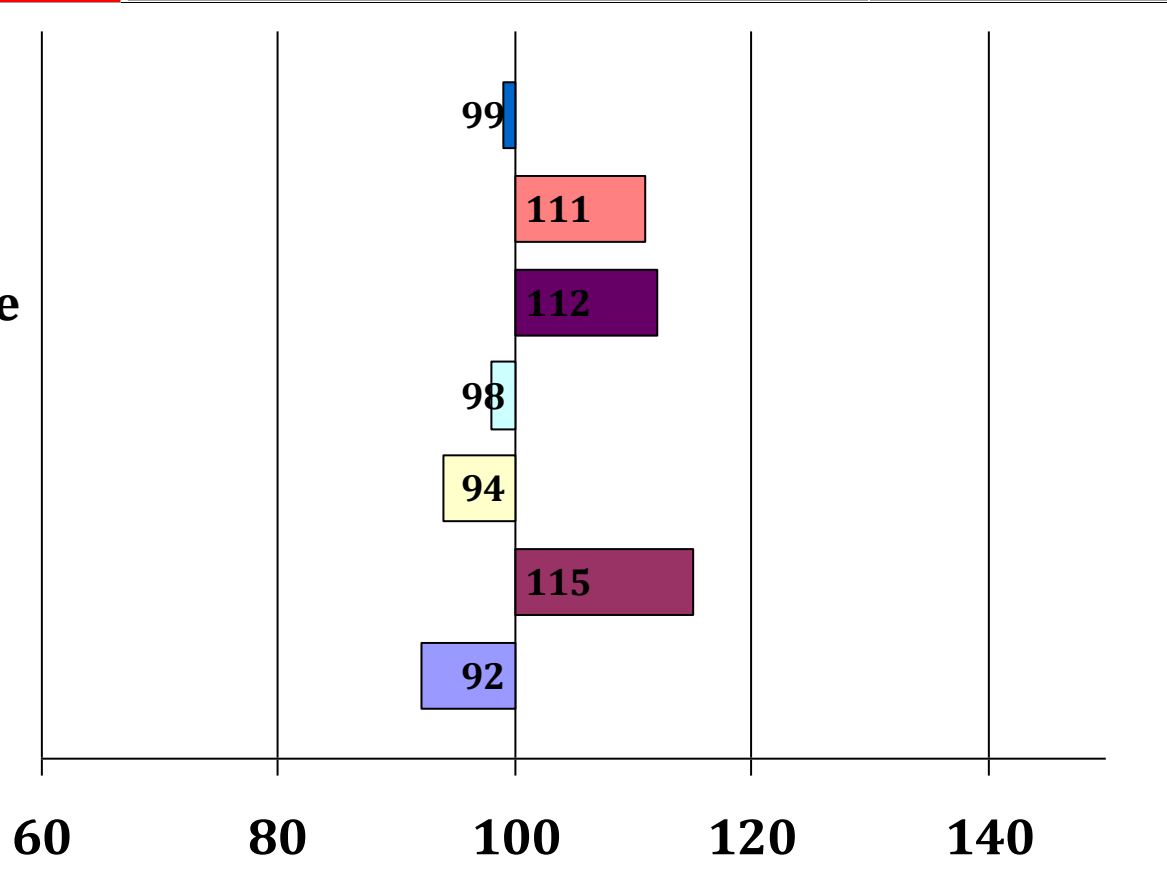

Vitano

276481820152705, geb. 19.02.2005

Dunkelfuchs helles Langhaar

Züchter: Georg u. Barbara Gilg, 83026 Rosenheim

Besitzer: Andreas Zollhauser, 83404 Ainring

Venedig

Vagabund

Vampir II
Edelweiss

Drude

Nebel
Diana

Melissa

Seeon

Seehorn
Moni

Mona

Dolomit
Marlene

Gesamt Zuchtwer	Sicher heit	Teilzuchtwerte			Fahrtaug	Umgaen	Arbwill	Konzentr	Nervenst	Zugmani	Si Int	Si Fahr	Si Ext
		Intarb	Fahren	Exterieur									
97	80%	85	104	105	103	71	93	81	74	94	66%	74%	86%

- Typ
- Gebäude
- Gliedmaßen/Hufe
- Gangkorrektheit
- Schritt
- Trab
- Stock

Anzahl Nachkommen

Gesamt	EL/HB/FS	HBI/SP
52	3/10/6	0/0

HLP 2008, Endnote 6,94, 15. Platz von 16 Teilnehmern